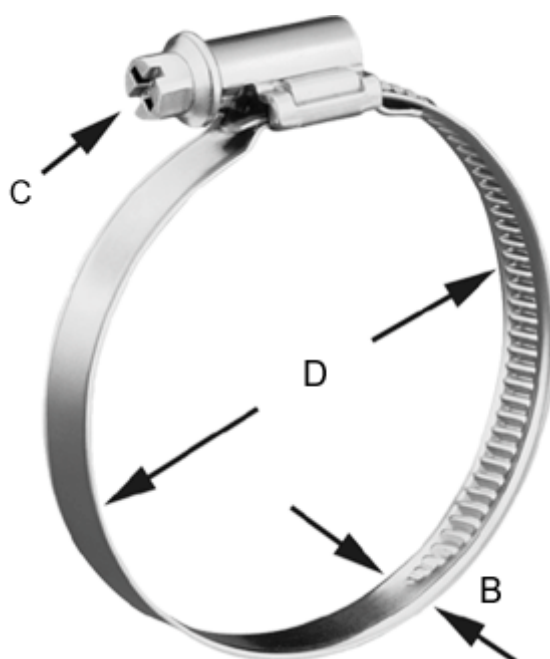

# Data Sheet

Article number: 021266702070

Description: Worm Drive Hose Clip  
TORRO 60-80/9 C7 W2

## Measures

---

C (screw type) = C7 - 7mm

Diameter D = 60-80

Width B = 9.0